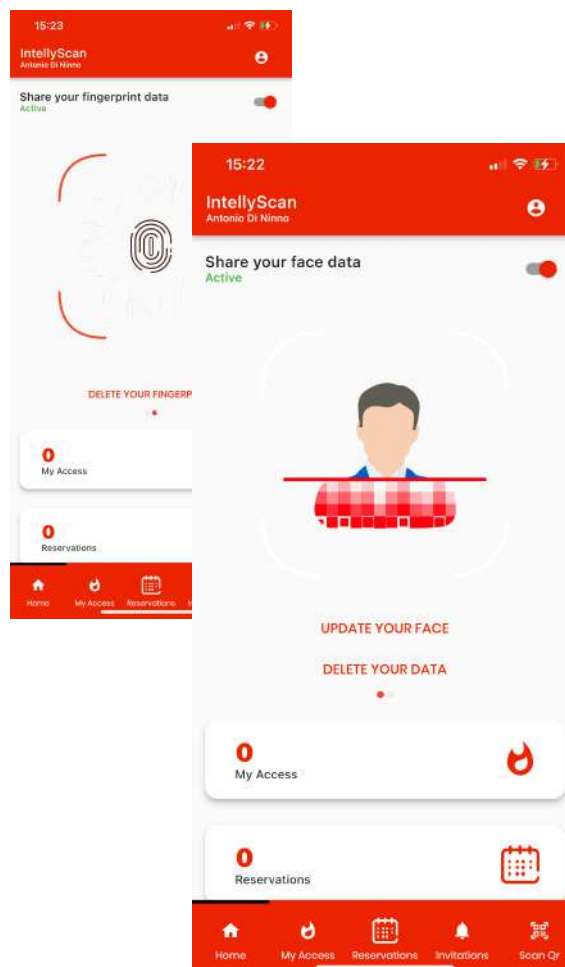

SOLUTION FOR ACCESS CONTROL

Intelly Scan

Thanking you for your kind request, we bring to your attention our integrated solution for access control, security and video analysis.

Introduction

IntellyScan offers a wide range of solutions to protect people's safety using techniques and methods developed specifically for the treatment and management of personal data:

- ✓ WE CONTROL access flows to buildings and protected areas
- ✓ WE MEASURE PRESENCES by interfacing with personnel management systems
- ✓ WE MONITOR AND PROTECT corporate environments and assets

With IntellyAccess, the mobile application for smartphones, we manage the consent and processing of particular biometric data thanks to a sharing and explicit consent system carried out directly within the application.

DISTRIBUTED INTELLIGENCE

The distributed intelligence architecture allows you to centrally control and manage sites both online and offline.

INTEGRABLE

IntellyScan is a complete system able to manage presence detection, access control, automation and artificial intelligence through the use of tablets, relays and cameras.