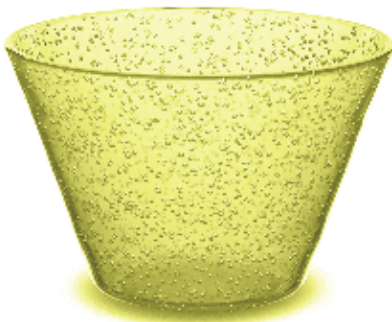

LIGHT BLUE
Bowl
MS6BW-LB

YELLOW
Bowl
MS6BW-YT

LIME
Bowl
MS6BW-LI

WHITE
Bowl
MS6BW-WT

Small
bowl

RED
Small bowl
MS7SB-RE

ORANGE
Small bowl
MS7SB-OR

MANDARIN
Small bowl
MS7SB-MA

BLUE V.

Small bowl
MS7SB-BL

DEEP BLUE

Small bowl
MS7SB-DB

PETROL

Small bowl
MS7SB-PE

TURQUOISE

Small bowl
MS7SB-TU

AVIO

Small bowl
MS7SB-AV

LIGHT BLUE

Small bowl
MS7SB-LB

YELLOW

Small bowl
MS7SB-YT

LIME

Small bowl
MS7SB-LI

EMERALD

Small bowl
MS7SB-EM

PINK

Small bowl
MS7SB-PI

WHITE

Small bowl
MS7SB-WT

Drink
glass

RED
Drink glass
MS8DR-RE