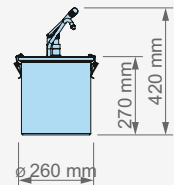

- Lever-action handle
- High quality stainless steel
- Durable design and serving
- Easy cleaning and maintenance

Lever Dispenser with 10 Ltr. Stainless Steel Locksafe Container

Item Nr / Code	Product Name	Dimensions	Weight	Capacity	Dosage
130101	KD-0910 LEVER DISPENSER	Ø 265 x 420 mm (h)	3,00 kg	10 l	35 ml (± 5)