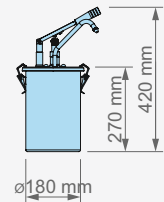

- Lever-action handle
- High quality stainless steel
- Durable design and serving
- Easy cleaning and maintenance

Lever Dispenser with 4,5 Ltr. Stainless Steel Locksafe Container

Item Nr / Code	Product Name	Dimensions	Weight	Capacity	Dosage
120101	KD-001-4,5 LEVER DISPENSER	Ø 185 x 420 mm (h)	2,35 kg	4,5 l	35 ml (± 5)