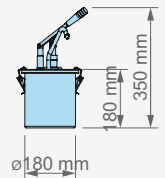

- Lever-action handle
- High quality stainless steel
- Durable design and serving
- Easy cleaning and maintenance

Lever Dispenser  
with 3 Ltr. Stainless Steel Locksafe Container

Item Nr / Code	Product Name	Dimensions	Weight	Capacity	Dosage
<b>110101</b>	<b>KD-001-3</b> LEVER DISPENSER	Ø 185 x 350 mm (h)	1,75 kg	3 l	35 ml (± 5)