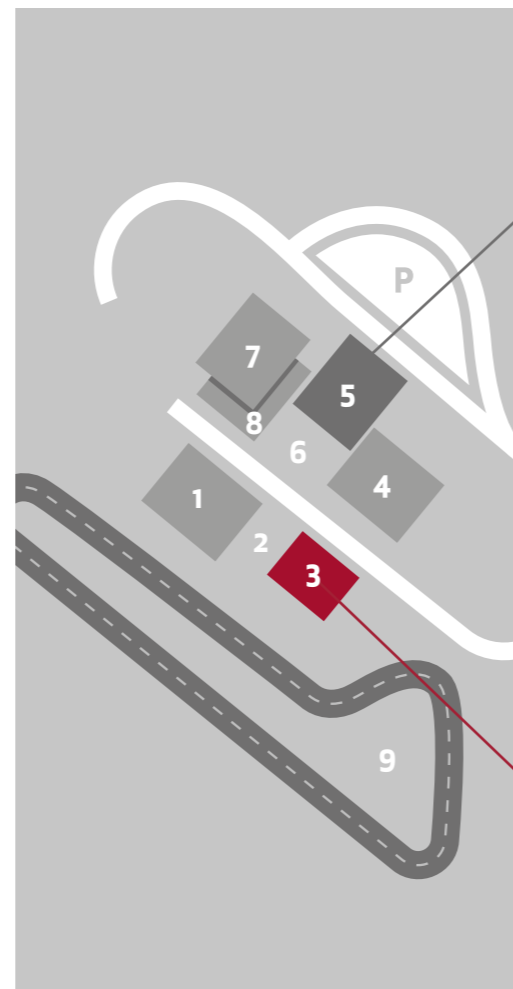

Team Building Events

GIULIA

Alfa Romeo Giulia preview
Andrea Bocelli

- 1** Museo / Museum
- 2** Piazza Alfa Romeo
- 3** Location piano terra
Location ground floor
- 4** Alfa Romeo Caffé
- 5** Location per eventi privati 5° piano
Private event location areas 5th floor
- 6** Piazza 33
- 7** Alfa Romeo Store
- 8** 4D Cinema
- 9** Tracciato / Track

3 / Location piano terra *Location ground floor*

5 / Location quinto piano *Location areas 5th floor*

- | | |
|---|---|
| Sala Monza
35 posti
35 seats | Sala le Mans
12 posti
12 seats |
| | Sala Daytona
15 posti
15 seats |