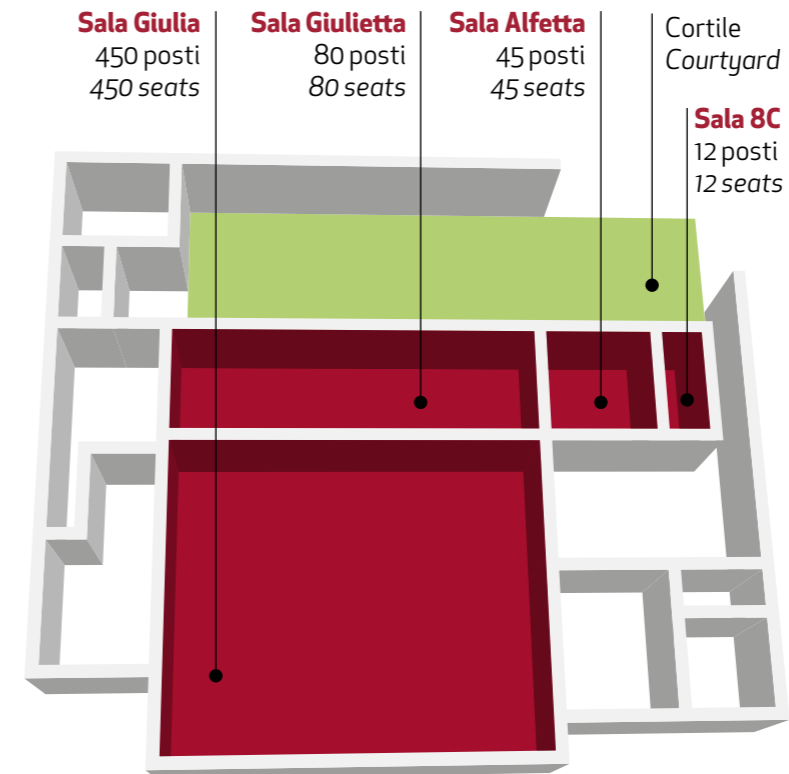

Team Building Events

GIULIA

Alfa Romeo Giulia preview
Andrea Bocelli

- 1** Museo / Museum
- 2** Piazza Alfa Romeo
- 3** Location piano terra
Location ground floor
- 4** Alfa Romeo Caffé
- 5** Location per eventi privati 5° piano
Private event location areas 5th floor
- 6** Piazza 33
- 7** Alfa Romeo Store
- 8** 4D Cinema
- 9** Tracciato / Track

3 / Location piano terra *Location ground floor*

5 / Location quinto piano *Location areas 5th floor*

- | | |
|---|---|
| Sala Monza
35 posti
35 seats | Sala le Mans
12 posti
12 seats |
| | Sala Daytona
15 posti
15 seats |