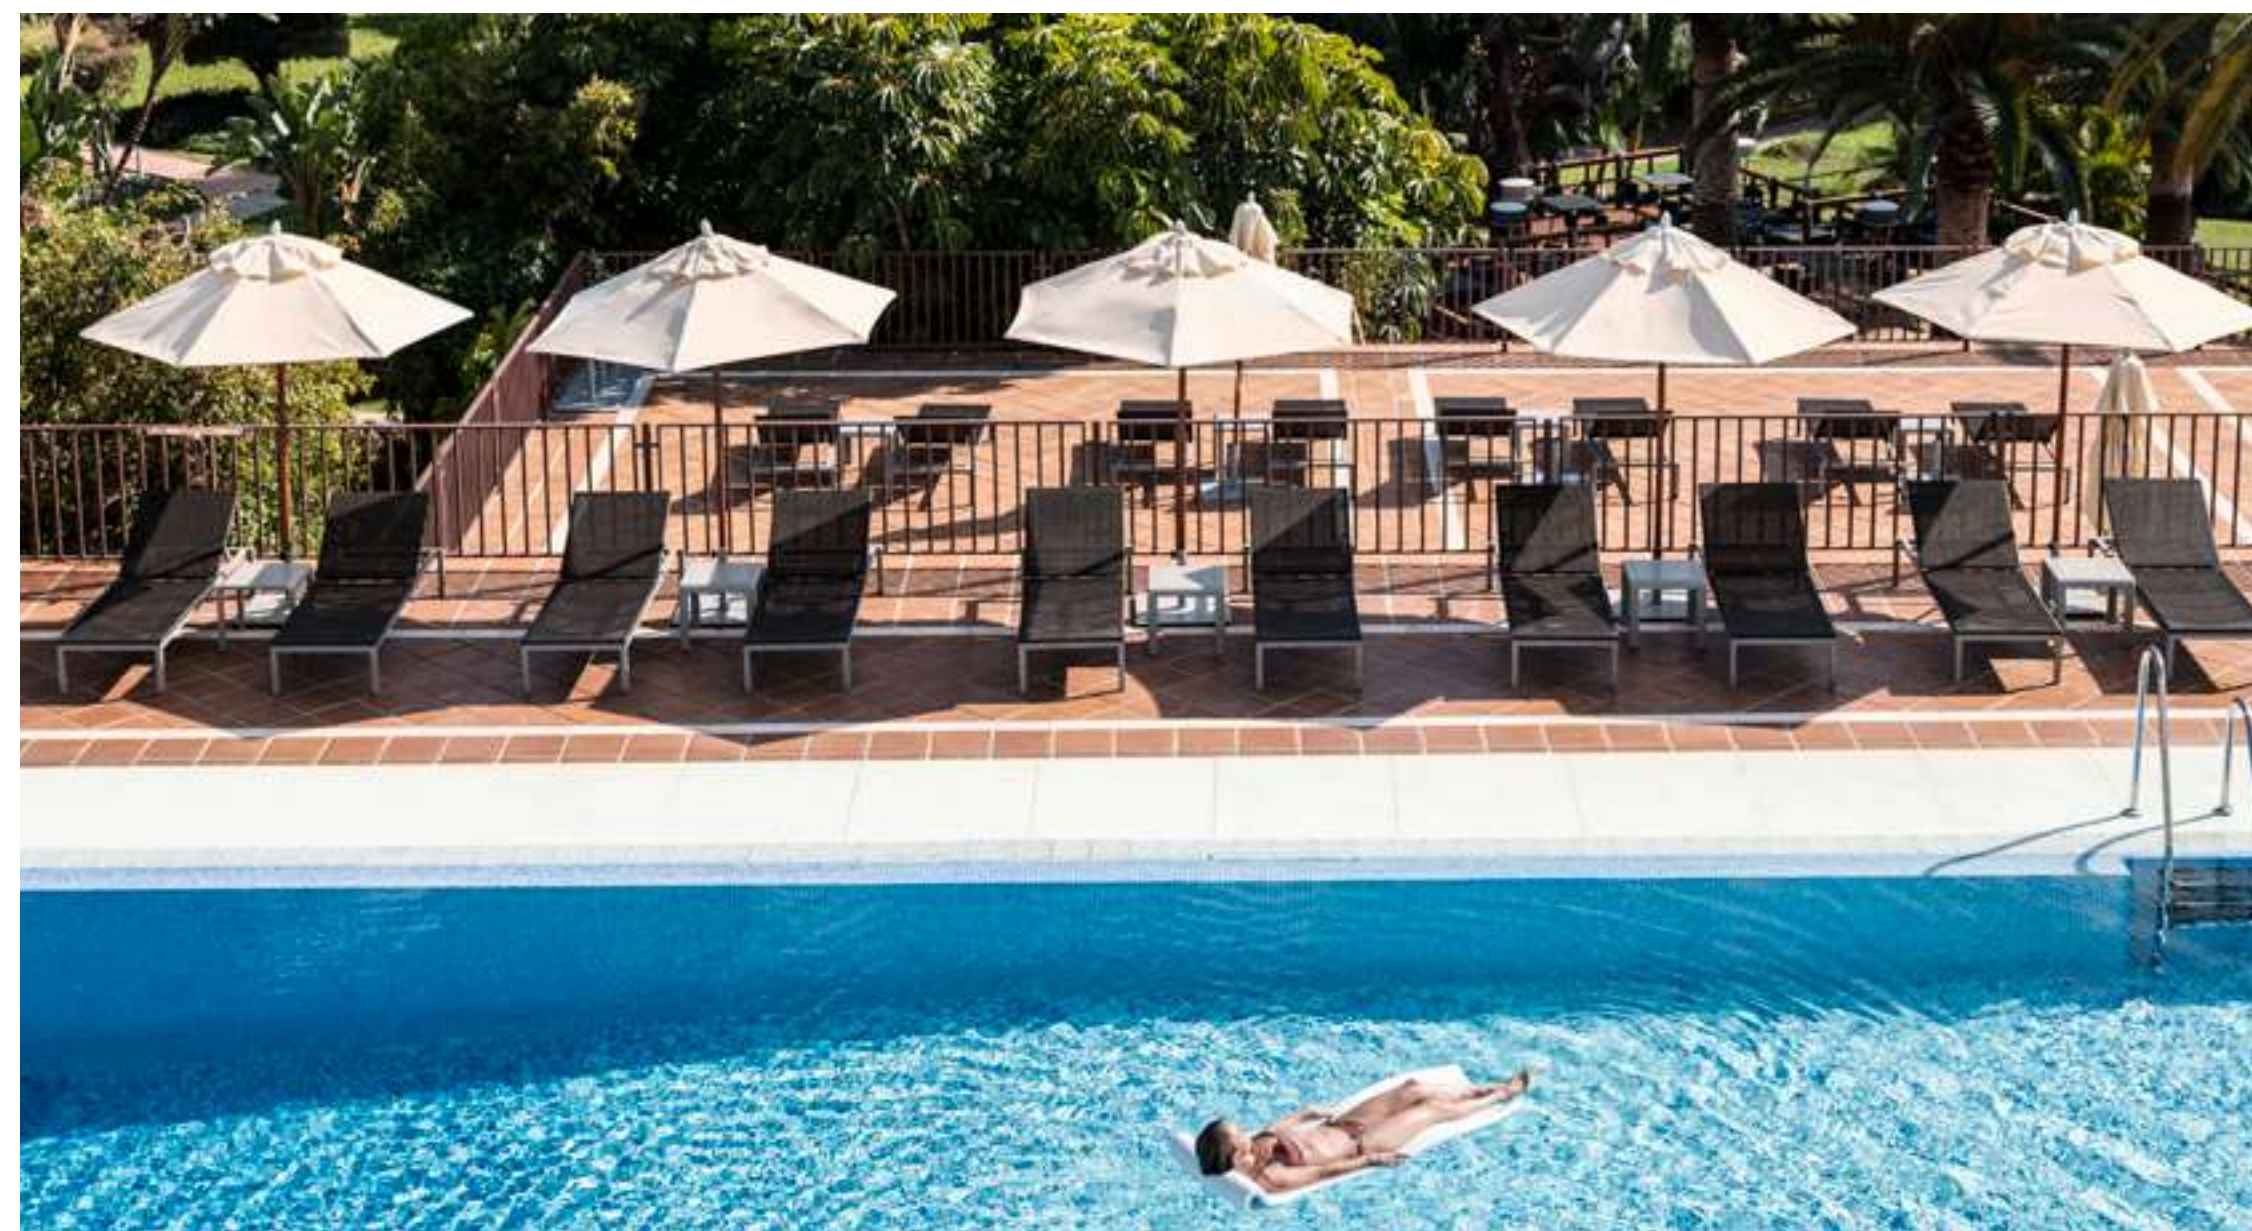

Don Carlos Resort & Spa 5*

don carlos
RESORT & SPA ★★★★★
MARBELLA

Avda. Zurita s/n
29604 Marbella
+34 952 768 800
dcgrupos@doncarlosresort.com / booking@doncarlosresort.com
www.doncarlosresort.com

Guestrooms: 302
Event rooms: 13
Capacity of largest event room, theatre layout: 1.050 people
Capacity of largest event room, banquet layout: 700 people

Distance from the airport: 40 km / approx 30 minutes

Google Maps